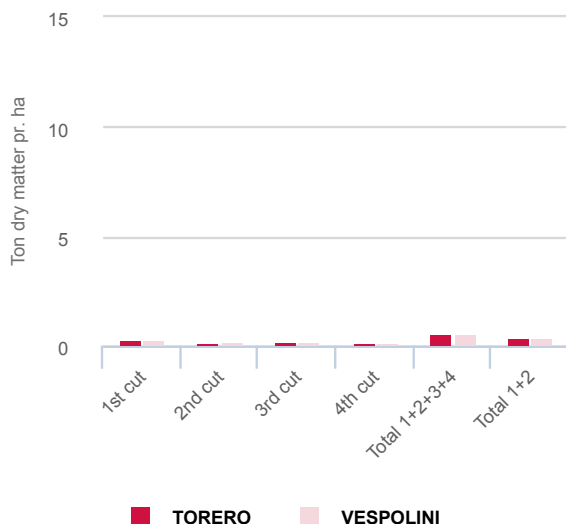

Absolute DM yields

Source: Moerstraten (NL) 2009 DLF portfolio trial