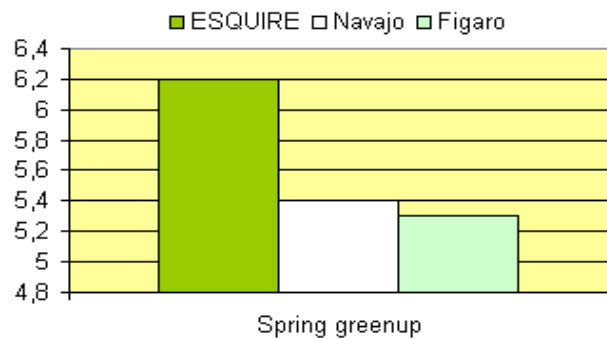

First Out of Starting-Blocs

ESQUIRE takes off very early in spring with an impressive density. This explains also a very good wear tolerance. This is combined with good summer appearance and leaf fineness above average.

Turf quality - general impression

Source: NTEP USA, 1-9, 9=best.

Top level performance!

Source: NTEP USA, 1-9, 9=best.