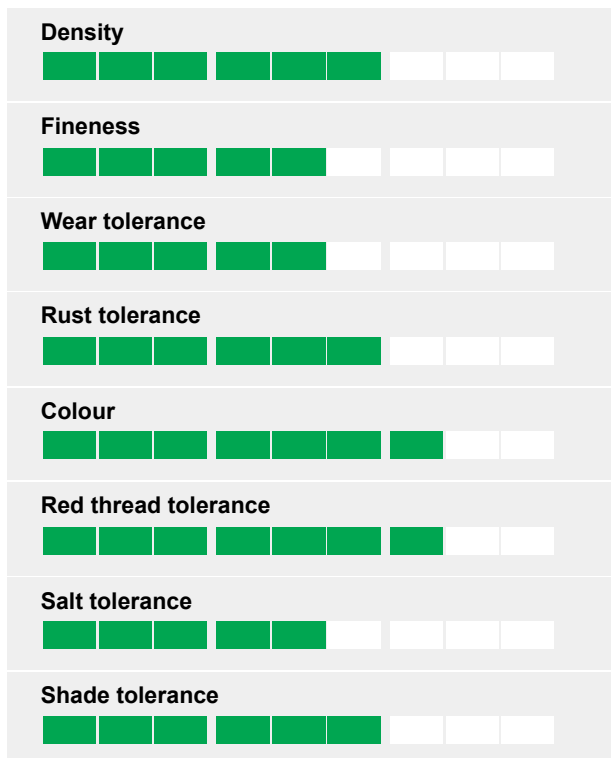

Perennial ryegrass

Convincing by Performance!

- Dark green colour
- Multi-resistant
- Very fast in establishment
- Combining density and wear tolerance

Ratings

Brilliant Future

ESQUIRE is one of the few varieties needing hardly any promotion. Since we started dispatching of seed for private trials we have had a very high positive feedback. Esquire's "field" performance is highly convincing!

Multi-Resistant

ESQUIRE resists well to winter damage and is tolerant to the majority of diseases of importance in the European Union and in North America; rusts, leaf spot, red thread and dollar spot.

First Out of Starting-Blocs

ESQUIRE takes off very early in spring with an impressive density. This explains also a very good wear tolerance. This is combined with good summer appearance and leaf fineness above average.

Turf quality - general impression

Source: NTEP USA, 1-9, 9=best.

Top level performance!

Source: NTEP USA, 1-9, 9=best.