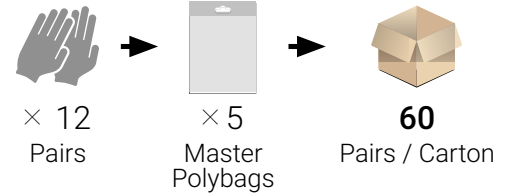

Description

Liner : Cut & sewn
Liner materials : Superior cow split leather / Cotton fabric on the back and the cuff
Gauge : NA

Cuff : Rubberized safety cuff
Coating materials : NA
Coating style : NA
Packing : 12 pairs/polybag

Packing

Features

- Double thickness leather palm and rubberized cuff for a reinforced protection.
- Reinforced protection at key points(palm, index and thumb).
- Flared safety cuff for a more rapid slip-off of the glove.
- Elastic on the back for a closer fitting.
- Cow split reinforcement on palm, thumb and forefinger.
- Cotton palm lined for better comfort and sweat absorption.
- REACH compliant.

SKU/Reference	Size	Carton (L×W×H) m	Carton Weight	EAN13	HS Code	Country of origin
S6140	10/XL	 0.27 × 0.27 × 0.48	 14.5 kg	7630048200136	4203291000	India
S6141	11/XXL	 0.27 × 0.27 × 0.48	 14.5 kg	7630048203922	4203291000	India